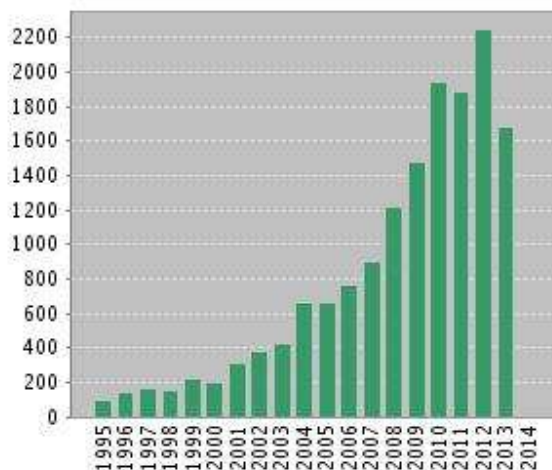

WEB OF SCIENCE

Citation Report (On 8th October, 2013)

Address =(SN Bose Natl Ctr Basic Sci OR Satyendra Nath Bose Natl Ctr Basic Sci OR SNBNCBS)

Time span = All years. Database =SCI-EXPANDED, CPCI-S, CPCI-SSH, CCR-EXPANDED, IC.

Published Items in Each Year

The latest 20 years are displayed.

Citations in Each Year

The latest 20 years are displayed.

Results found : 1918
 Sum of the Times Cited : 15717
 Sum of Times Cited without self-citations : 11914
 Citing Articles : 10020
 Citing Articles without self-citations : 8786
 Average Citations per Item : 8.19
 h-index : 47

Total no. of Papers published	Total no. of Citation received	Citations per paper	Citation per year*	h-index
1918	15717	15717 / 1918 = 8.19	15717 / 26 = 604.50	47

* Year of establishment of the Centre is 1986. Citations received from 1987 to 2013 = 26 years