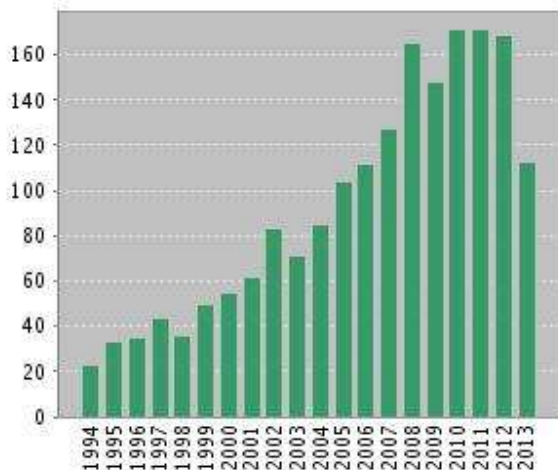

WEB OF SCIENCE

Citation Report (On 8th October, 2013)

Address =(SN Bose Natl Ctr Basic Sci OR Satyendra Nath Bose Natl Ctr Basic Sci OR SNBNCBS)

Time span = All years. Database =SCI-EXPANDED, CPCI-S, CPCI-SSH, CCR-EXPANDED, IC.

Published Items in Each Year

The latest 20 years are displayed.

Citations in Each Year

The latest 20 years are displayed.

Results found : 1918
 Sum of the Times Cited : 15717
 Sum of Times Cited without self-citations : 11914
 Citing Articles : 10020
 Citing Articles without self-citations : 8786
 Average Citations per Item : 8.19
 h-index : 47

Total no. of Papers published	Total no. of Citation received	Citations per paper	Citation per year*	h-index
1918	15717	15717 / 1918 = 8.19	15717 / 26 = 604.50	47

* Year of establishment of the Centre is 1986. Citations received from 1987 to 2013 = 26 years